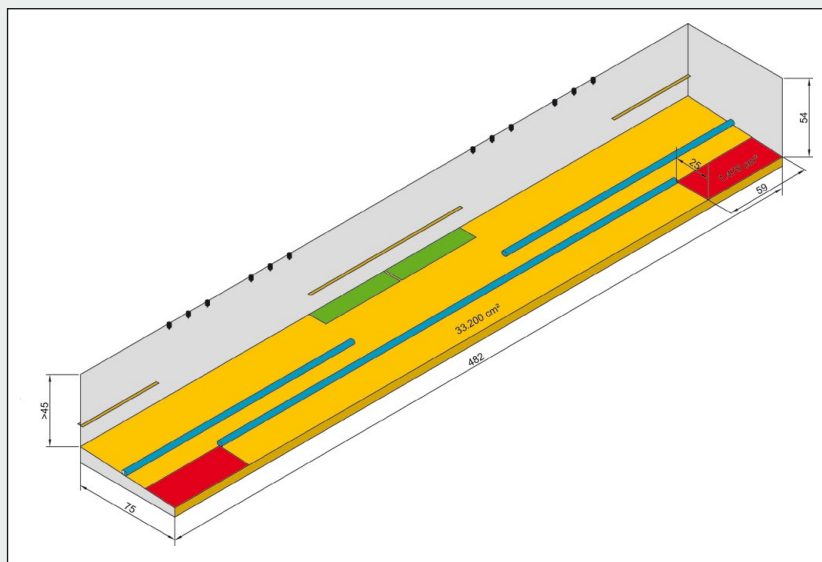

Cage length:	4,82 mtr.
Cage depth:	75 cm
Cage height 3 tiers:	2,23 mtr.
Row width:	1,83 mtr.
Tier distance:	665 mm
Capacity:	48 birds per cage/ 750 cm ² /bird
Nest position:	nest in front
Feeding:	chain + bridomat
Perches:	yes
Scratching area:	yes
Automatic filling:	yes
Nipple drinkers:	12